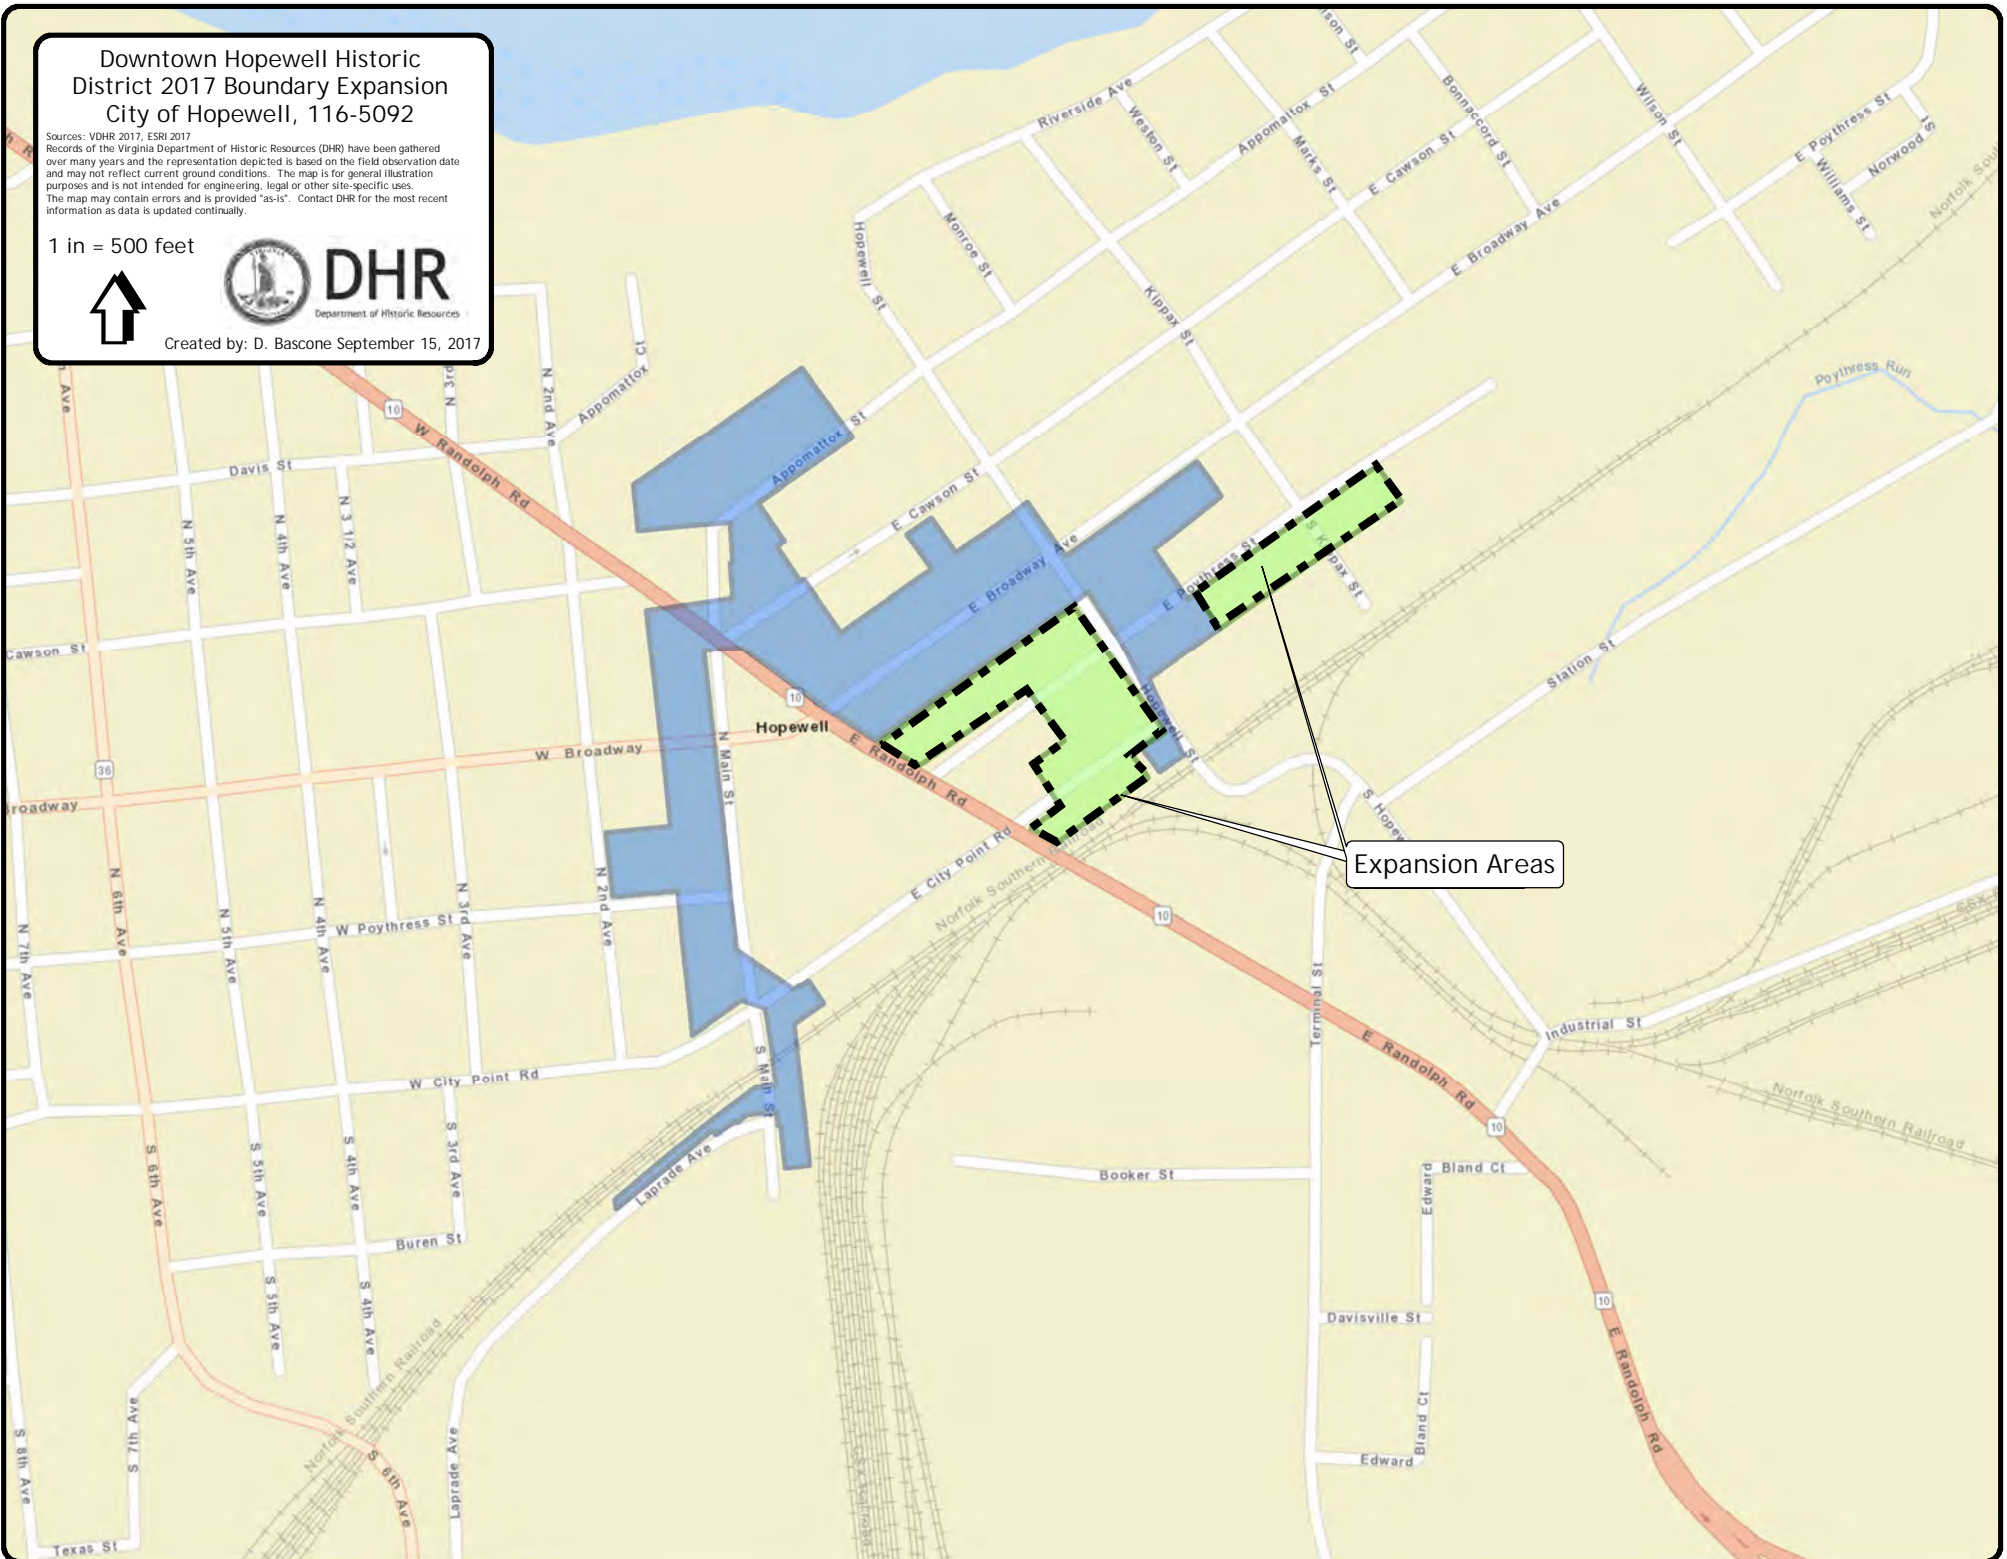

Downtown Hopewell Historic District 2017 Boundary Expansion City of Hopewell, 116-5092

1 in = 500 feet

DHR
Department of Historic Resources

Created by: D. Bascone September 15, 2017

Expansion Areas